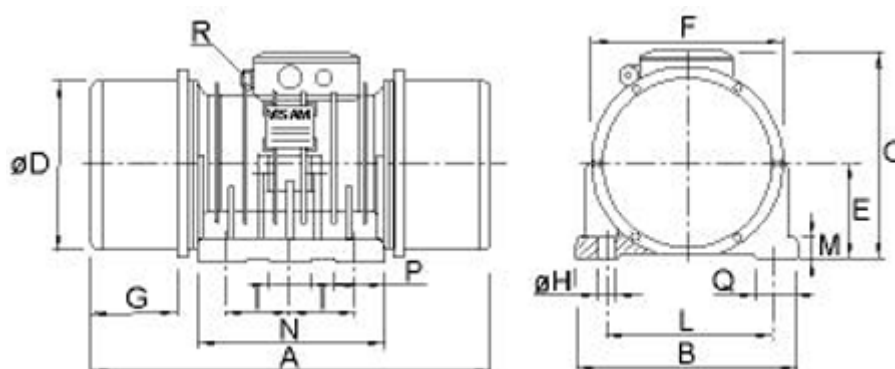

# Data Sheet

Article number: 310101705004200

Description: Vibrator motor SPV 63.0 B 560kgcm  
1500 o/m 7050kg 6kW 3x230-400V 50hz

## Measures

A = 686	L	= 320
B = 390	M	= 45
C = 414	N	= 370
d = 345	Number H	= 6
E = 192	P	= 115
G = 121	Q	= 75
H = 29	R	= M25x1,5 + M16x1,5TH
I = 115		